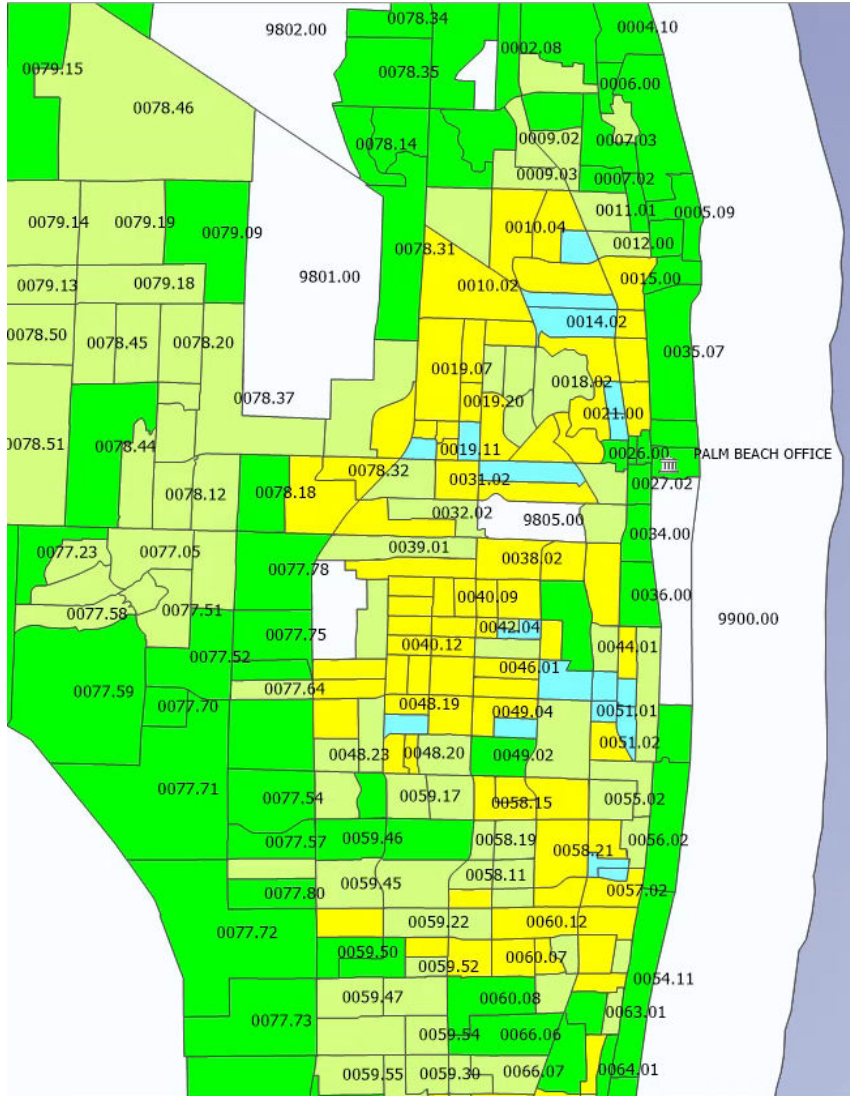

LEE COUNTY DETAIL

Locations / 2024 / FineMark National ...
 Census Tracts (Inside) - Tract Income ...

- 0 - Income Not Available
- 1 - Low Income
- 2 - Moderate Income
- 3 - Middle Income
- 4 - Upper Income

COLLIER COUNTY DETAIL

PALM BEACH COUNTY

Locations / 2024 / FineMark National ...

Census Tracts (Inside) - Tract Income ...

- 0 - Income Not Available
- 1 - Low Income
- 2 - Moderate Income
- 3 - Middle Income
- 4 - Upper Income

PALM BEACH COUNTY DETAIL

Locations / 2024 / FineMark National ...

Census Tracts (Inside) - Tract Income ...

- 0 - Income Not Available
- 1 - Low Income
- 2 - Moderate Income
- 3 - Middle Income
- 4 - Upper Income