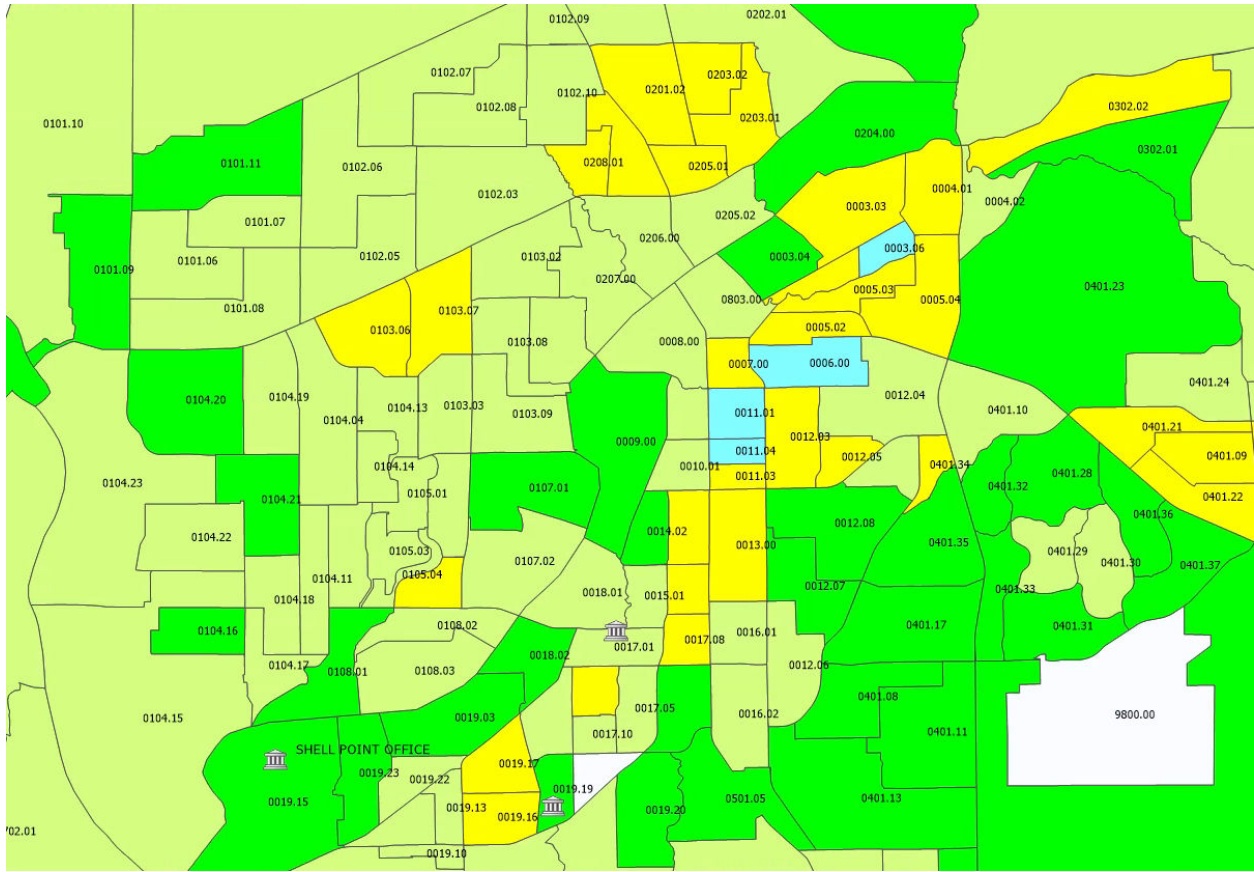

LEE COUNTY DETAIL

Locations / 2024 / FineMark National ...
 Census Tracts (Inside) - Tract Income ...

- 0 - Income Not Available
- 1 - Low Income
- 2 - Moderate Income
- 3 - Middle Income
- 4 - Upper Income

COLLIER COUNTY DETAIL

PALM BEACH COUNTY

Locations / 2024 / FineMark National ...

Census Tracts (Inside) - Tract Income ...

- 0 - Income Not Available
- 1 - Low Income
- 2 - Moderate Income
- 3 - Middle Income
- 4 - Upper Income

PALM BEACH COUNTY DETAIL

Locations / 2024 / FineMark National ...

Census Tracts (Inside) - Tract Income ...

- 0 - Income Not Available
- 1 - Low Income
- 2 - Moderate Income
- 3 - Middle Income
- 4 - Upper Income