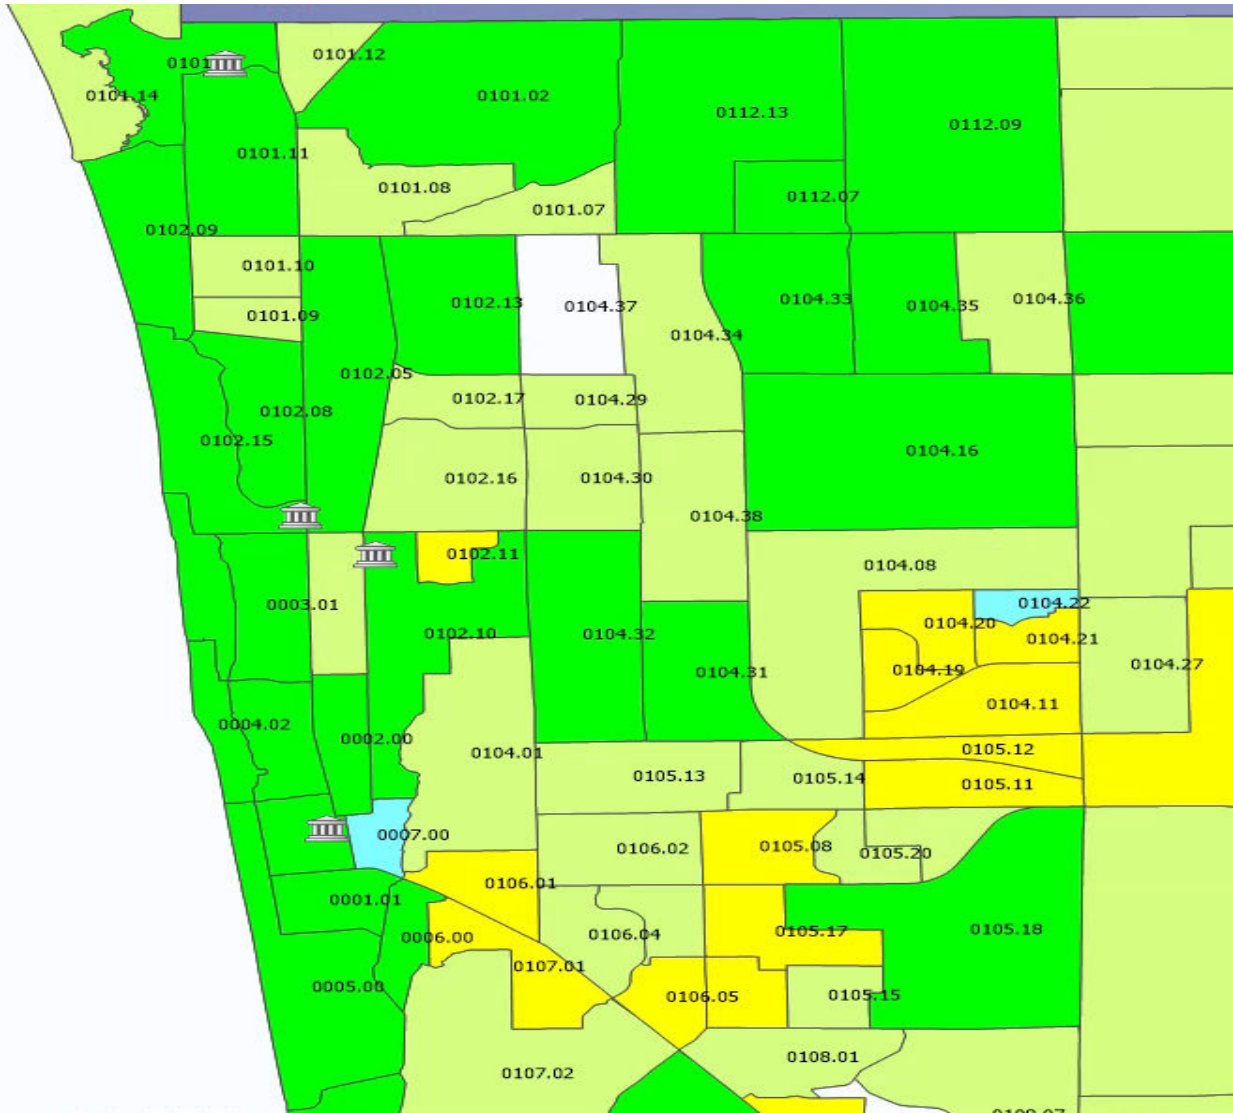

LEE COUNTY DETAIL

Locations / 2024 / FineMark National ...
 Census Tracts (Inside) - Tract Income ...

- 0 - Income Not Available
- 1 - Low Income
- 2 - Moderate Income
- 3 - Middle Income
- 4 - Upper Income

COLLIER COUNTY DETAIL

PALM BEACH COUNTY

Locations / 2024 / FineMark National ...

Census Tracts (Inside) - Tract Income ...

- 0 - Income Not Available
- 1 - Low Income
- 2 - Moderate Income
- 3 - Middle Income
- 4 - Upper Income

PALM BEACH COUNTY DETAIL

Locations / 2024 / FineMark National ...

Census Tracts (Inside) - Tract Income ...

- 0 - Income Not Available
- 1 - Low Income
- 2 - Moderate Income
- 3 - Middle Income
- 4 - Upper Income