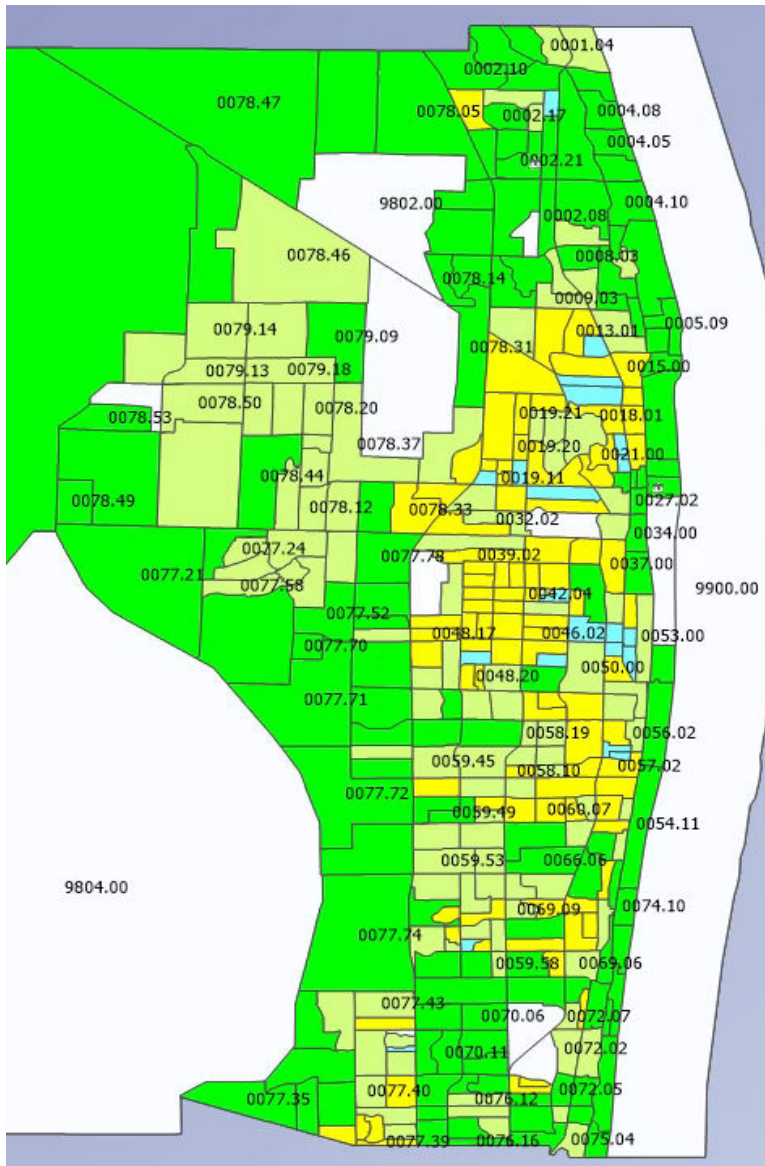

LEE COUNTY DETAIL

Locations / 2024 / FineMark National ...
 Census Tracts (Inside) - Tract Income ...

- 0 - Income Not Available
- 1 - Low Income
- 2 - Moderate Income
- 3 - Middle Income
- 4 - Upper Income

COLLIER COUNTY DETAIL

PALM BEACH COUNTY

Locations / 2024 / FineMark National ...

Census Tracts (Inside) - Tract Income ...

- 0 - Income Not Available
- 1 - Low Income
- 2 - Moderate Income
- 3 - Middle Income
- 4 - Upper Income

PALM BEACH COUNTY DETAIL

Locations / 2024 / FineMark National ...

Census Tracts (Inside) - Tract Income ...

- 0 - Income Not Available
- 1 - Low Income
- 2 - Moderate Income
- 3 - Middle Income
- 4 - Upper Income