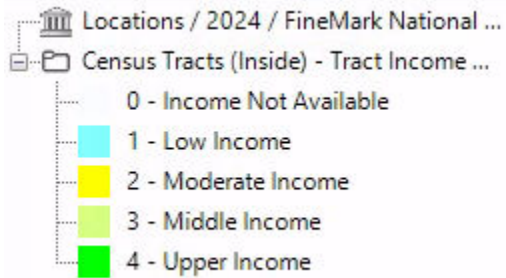

LEE COUNTY DETAIL

Locations / 2024 / FineMark National ...
 Census Tracts (Inside) - Tract Income ...

- 0 - Income Not Available
- 1 - Low Income
- 2 - Moderate Income
- 3 - Middle Income
- 4 - Upper Income

COLLIER COUNTY DETAIL

PALM BEACH COUNTY

Locations / 2024 / FineMark National ...

Census Tracts (Inside) - Tract Income ...

- 0 - Income Not Available
- 1 - Low Income
- 2 - Moderate Income
- 3 - Middle Income
- 4 - Upper Income