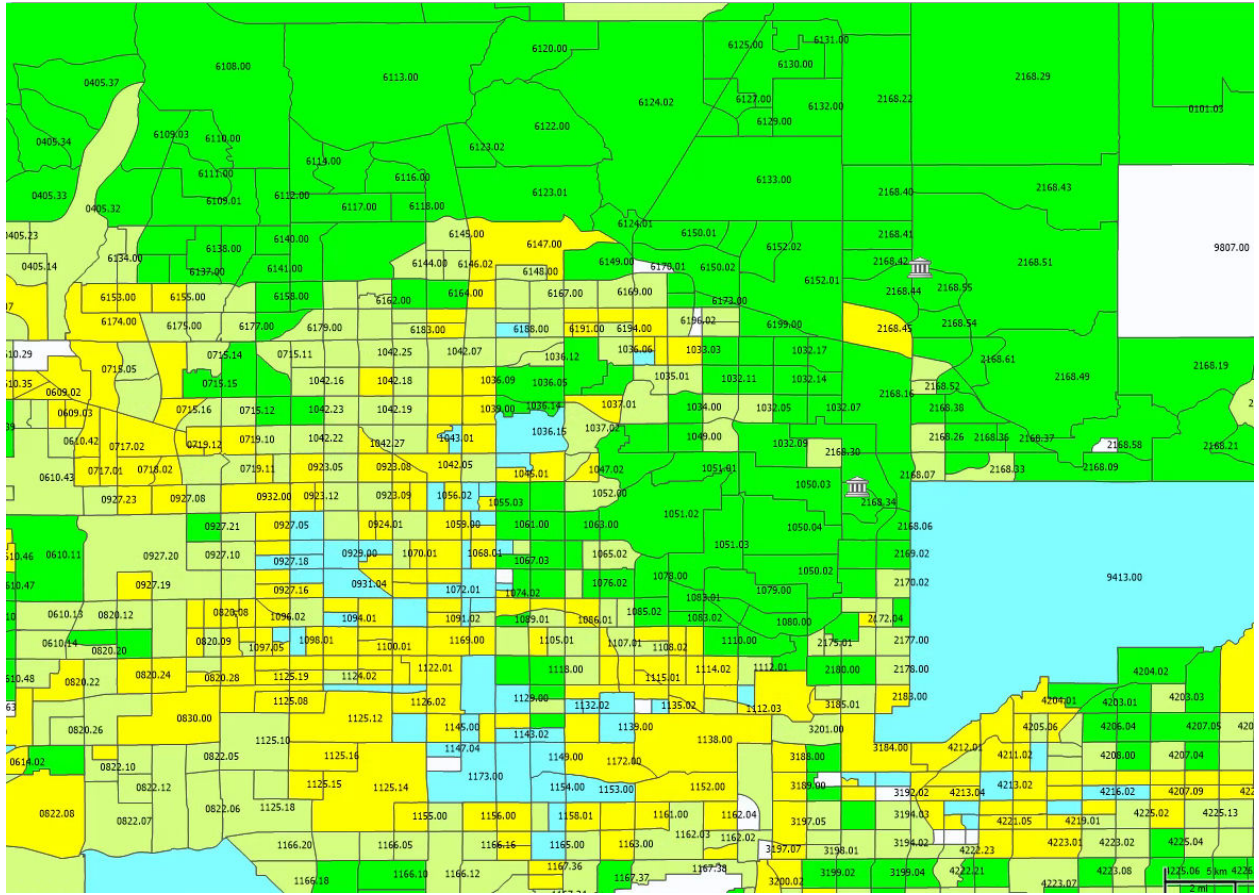

# MARICOPA COUNTY

Locations / 2024 / FineMark National ...  
 Census Tracts (Inside) - Tract Income ...

- 0 - Income Not Available
- 1 - Low Income
- 2 - Moderate Income
- 3 - Middle Income
- 4 - Upper Income

# MARICOPA COUNTY DETAIL

Locations / 2024 / FineMark National ...

Census Tracts (Inside) - Tract Income ...

- 0 - Income Not Available
- 1 - Low Income
- 2 - Moderate Income
- 3 - Middle Income
- 4 - Upper Income