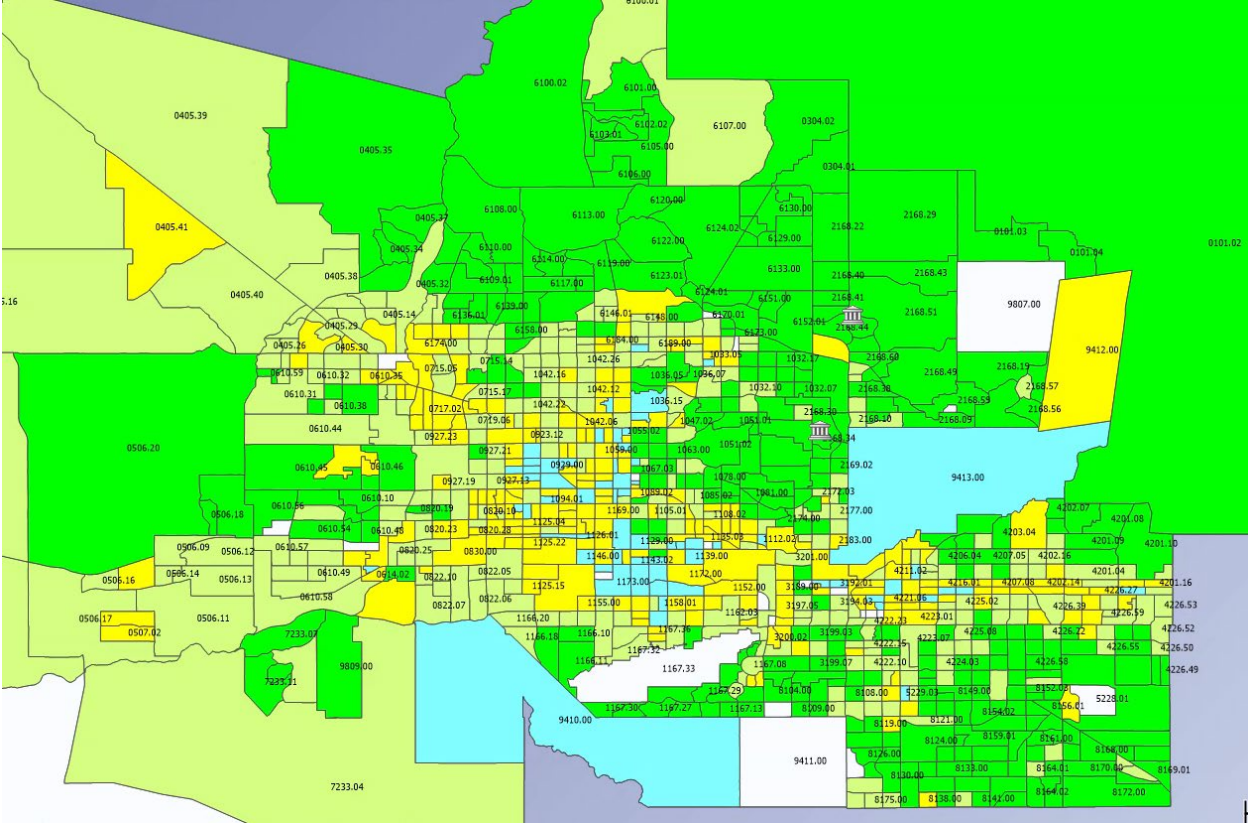

# MARICOPA COUNTY

Locations / 2024 / FineMark National ...  
 Census Tracts (Inside) - Tract Income ...

- 0 - Income Not Available
- 1 - Low Income
- 2 - Moderate Income
- 3 - Middle Income
- 4 - Upper Income

# MARICOPA COUNTY DETAIL

Locations / 2024 / FineMark National ...

Census Tracts (Inside) - Tract Income ...

- 0 - Income Not Available
- 1 - Low Income
- 2 - Moderate Income
- 3 - Middle Income
- 4 - Upper Income