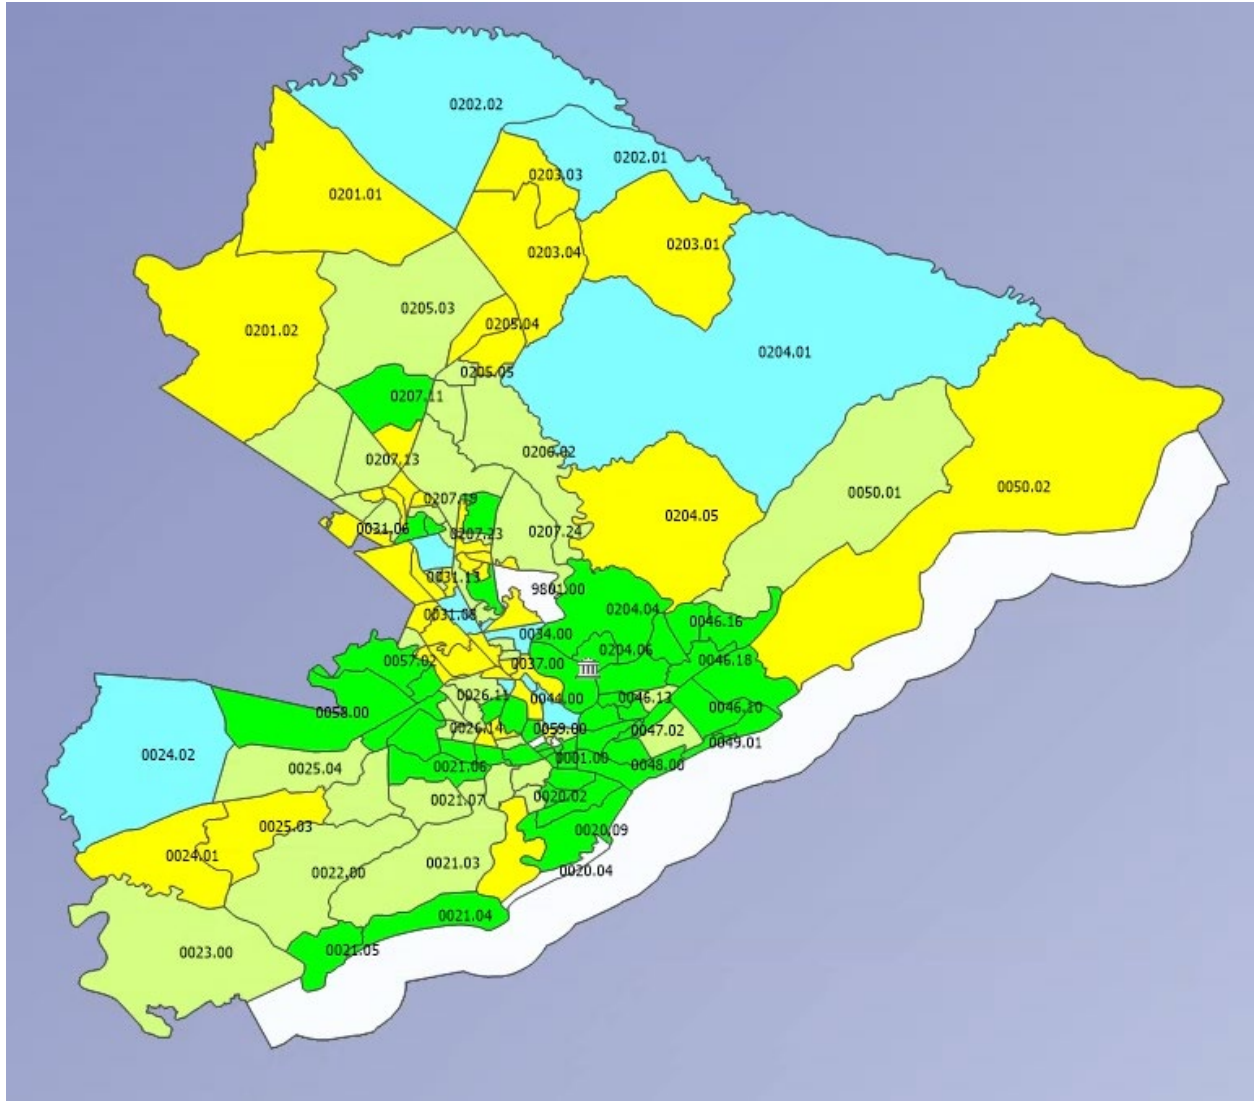

BERKELEY AND CHARLESTON COUNTIES

Locations / 2024 / FineMark National ...

Census Tracts (Inside) - Tract Income ...

- 0 - Income Not Available
- 1 - Low Income
- 2 - Moderate Income
- 3 - Middle Income
- 4 - Upper Income

BERKELEY AND CHARLESTON COUNTIES DETAIL